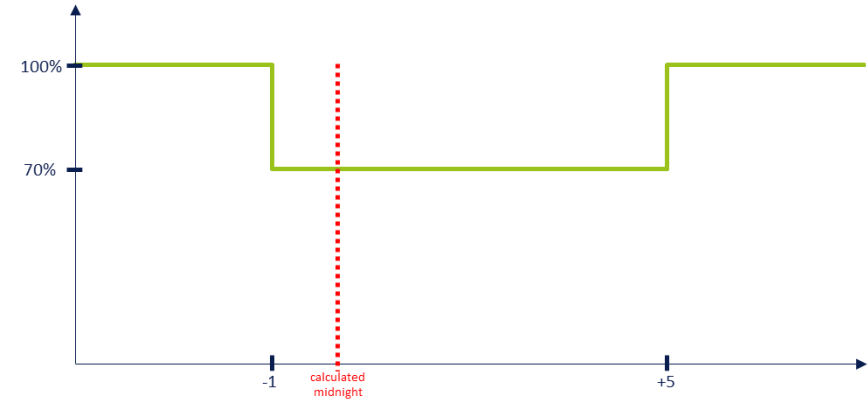

D14: Dimming profile 14