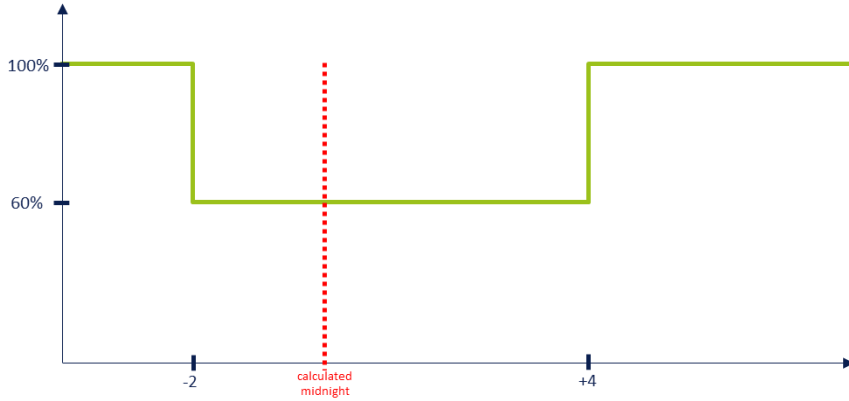

Overview

D05: Dimming profile 5