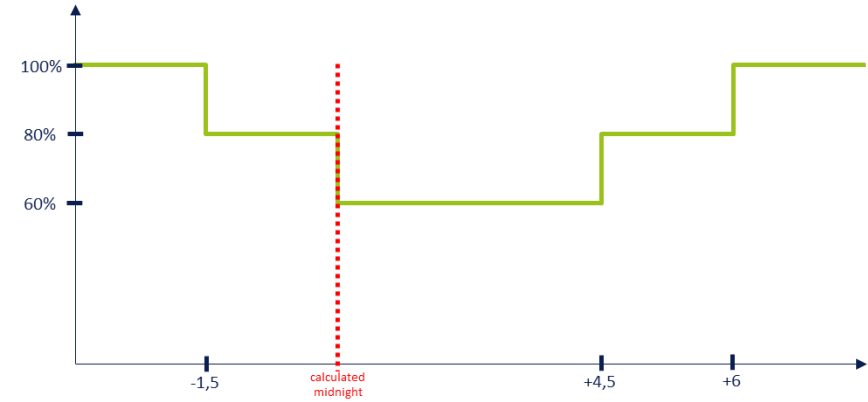

D18: Dimming profile 18