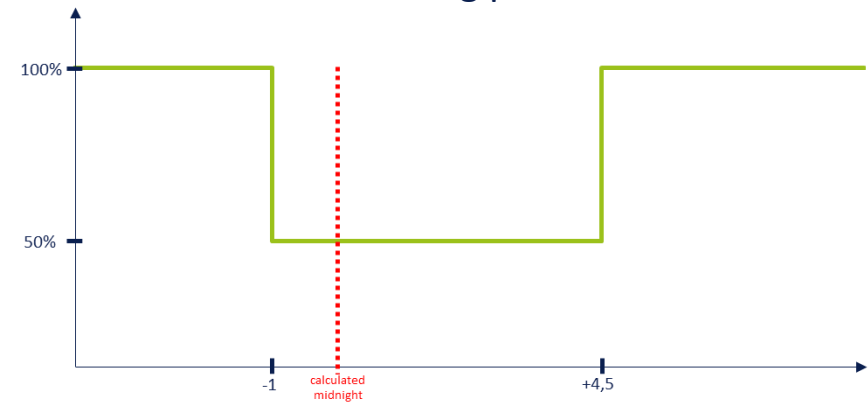

D20: Dimming profile 20