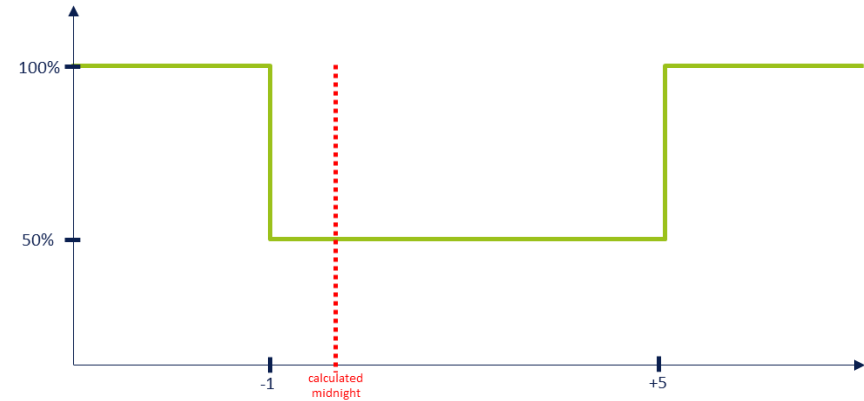

D08: Dimming profile 8