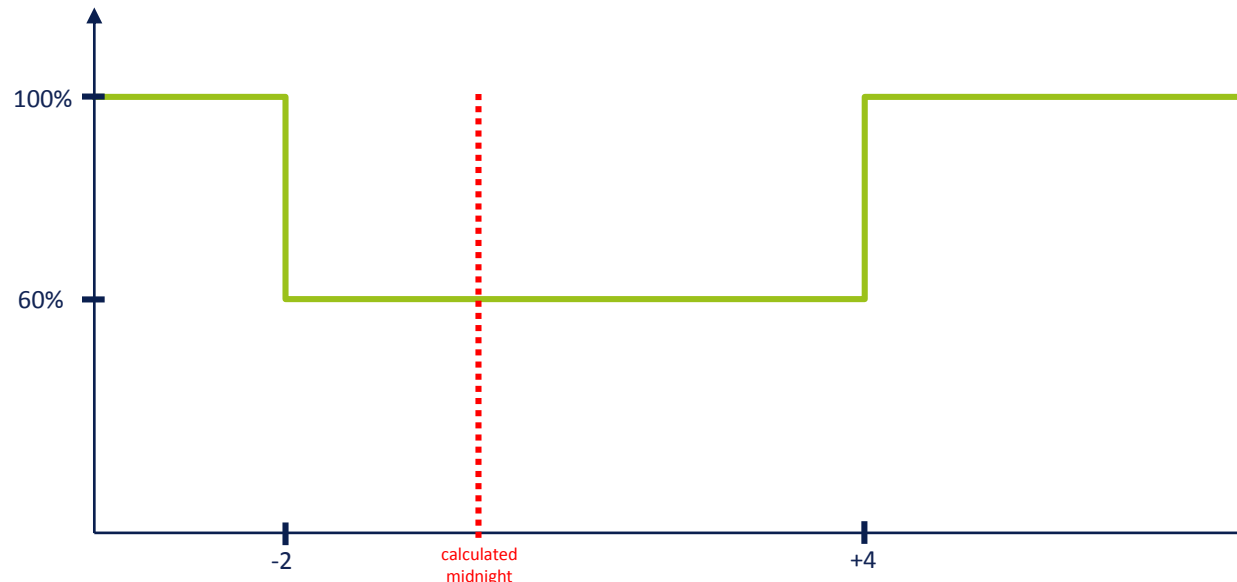

D02: Dimming profile 2

Time	Level
Until -2	100%
-2 to +5	50%
From +5	100%

D03: Dimming profile 3

Time	Level
Until -3	100%
-3 to 0	70%
0 to +5	50%
+5 to +6	70%
From +6	100%

D04: Dimming profile 4

Time	Level
Until -2	100%
-2 to 0	75%
0 to +5	50%
+5 to +6	75%
From +6	100%

D05: Dimming profile 5

Time	Level
Until -2	100%
-2 to +4	60%
From +4	100%

D06: Dimming profile 6

Time	Level
Until -1	100%
-1 to 0	75%
0 to +4	50%
+4 to +5	75%
From +5	100%

D07: Dimming profile 7

Time	Level
Until -2	100%
-2 to +2	60%
From +2	100%