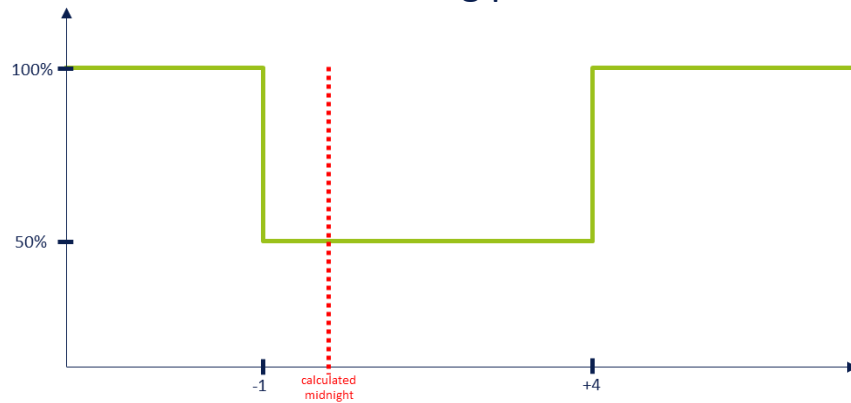

D11: Dimming profile 11