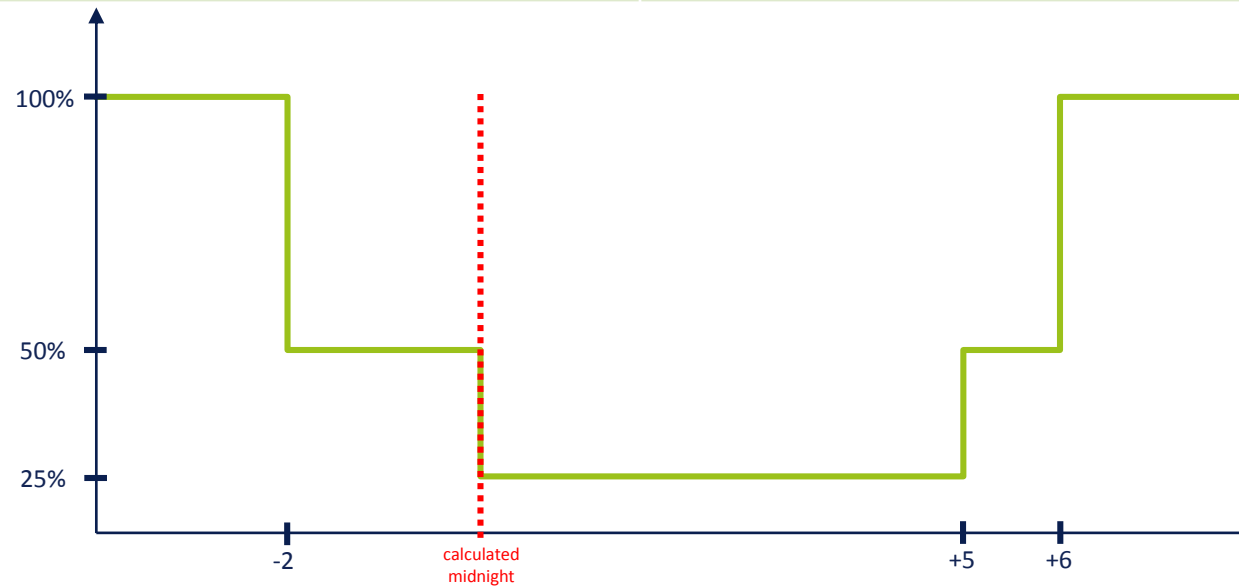

D17: Dimming profile 17

Time	Level
Until -4	100%
-4 to +5	50%
From +5	100%

D18: Dimming profile 18

Time	Level
Until -1,5	100%
-1,5 to 0	80%
0 to +4,5	60%
+4,5 to +6	80%
From +6	100%

D19: Dimming profile 19

Time	Level
Until 0	100%
0 to +5	70%
From +5	100%

D20: Dimming profile 20

Time	Level
Until -1	100%
-1 to +4,5	50%
From +4,5	100%

D21: Dimming profile 21

Time	Level
Until -2	100%
-2 to 0	50%
0 to +5	25%
+5 to +6	50%
From +6	100%

D22: Dimming profile 22

Time	Level
Until -2	100%
-2 to 0	80%
0 to +5	50%
+5 to +6	80%
From +6	100%

D23: Dimming profile 23

Time	Level
Until -2	100%
-2 to 0	50%
0 to +5	0%
+5 to +6	50%
From +6	100%

D24: Dimming profile 24