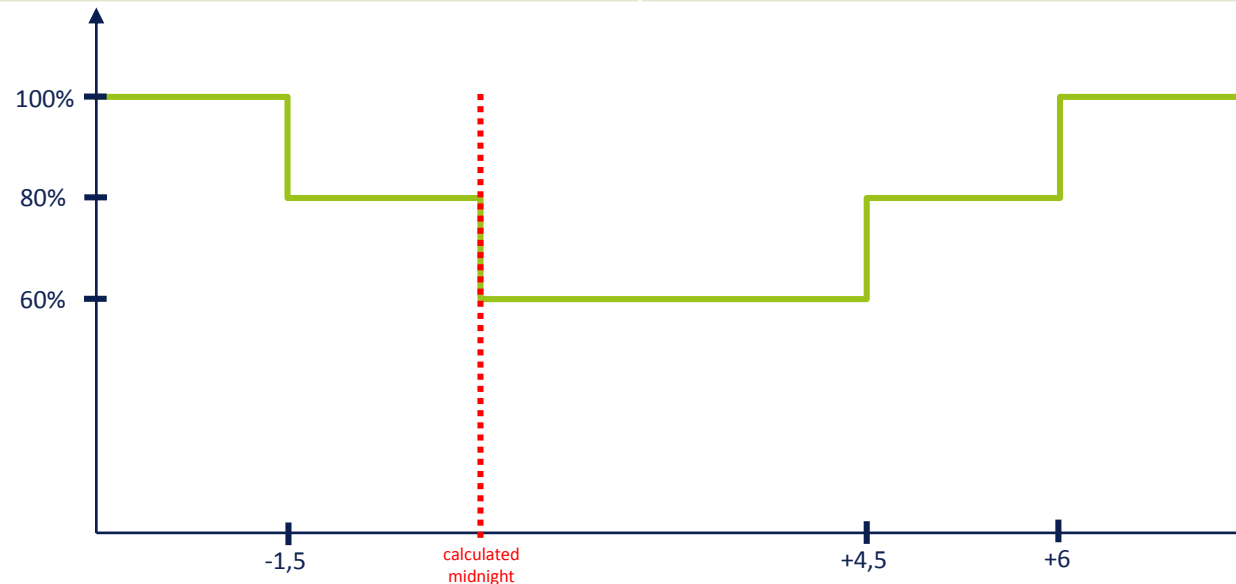

D11: Dimming profile 11

Time	Level
Until -1	100%
-1 to +4	50%
From +4	100%

D12: Dimming profile 12

Time	Level
Until 0	100%
0 to +4	50%
From +4	100%

D13: Dimming profile 13

Time	Level
Until -2	100%
-2 to +4	50%
From +4	100%

D14: Dimming profile 14

Time	From
Until -1	100%
-1 to +5	70%
From +5	100%

D15: Dimming profile 15

Time	Level
Until -1	100%
-1 to +5	60%
From +5	100%

D16: Dimming profile 16

Time	Level
Until -2,5	100%
-2,5 to +0,5	75%
+0,5 to +4,5	50%
From +4,5	100%

D17: Dimming profile 17

Time	Level
Until -4	100%
-4 to +5	50%
From +5	100%

D18: Dimming profile 18

Time	Level
Until -1,5	100%
-1,5 to 0	80%
0 to +4,5	60%
+4,5 to +6	80%
From +6	100%

D19: Dimming profile 19

Time	Level
Until 0	100%
0 to +5	70%
From +5	100%

D20: Dimming profile 20

Time	Level
Until -1	100%
-1 to +4,5	50%
From +4,5	100%

D21: Dimming profile 21

Time	Level
Until -2	100%
-2 to 0	50%
0 to +5	25%
+5 to +6	50%
From +6	100%