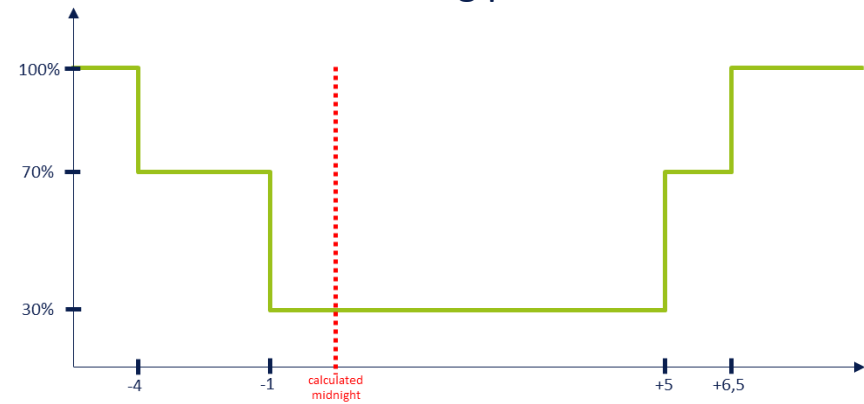

D24: Dimming profile 24