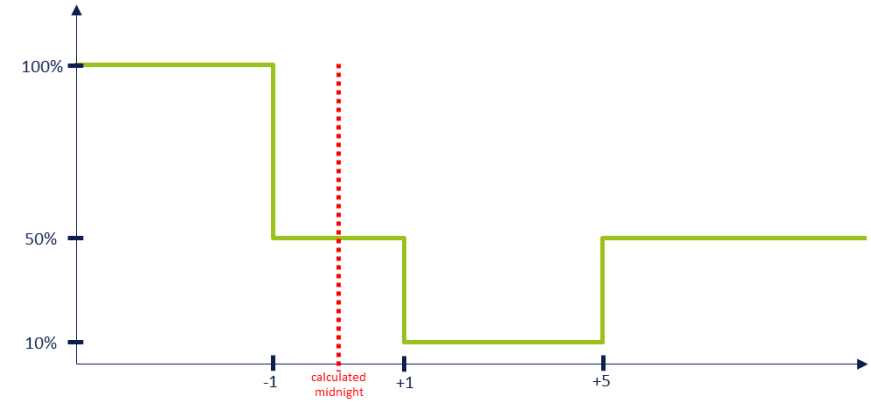

D26: Dimming profile 26

D27: Dimming profile 27

D28: Dimming profile 28

Overview

D29: Dimming profile 29

D30: Dimming profile 30

D01: Dimming profile 1

Time	Level
Until +1	100%
+1 to +5	50%
From +5	100%

D02: Dimming profile 2

Time	Level
Until -2	100%
-2 to +5	50%
From +5	100%

D03: Dimming profile 3

Time	Level
Until -3	100%
-3 to 0	70%
0 to +5	50%
+5 to +6	70%
From +6	100%

D04: Dimming profile 4

Time	Level
Until -2	100%
-2 to 0	75%
0 to +5	50%
+5 to +6	75%
From +6	100%