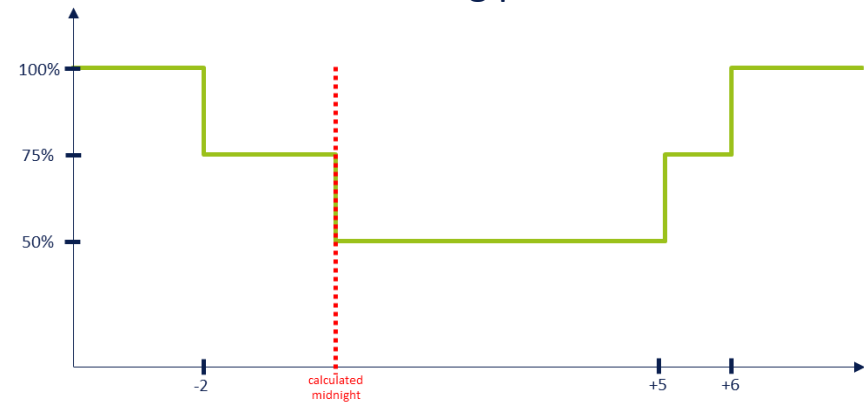

D04: Dimming profile 4