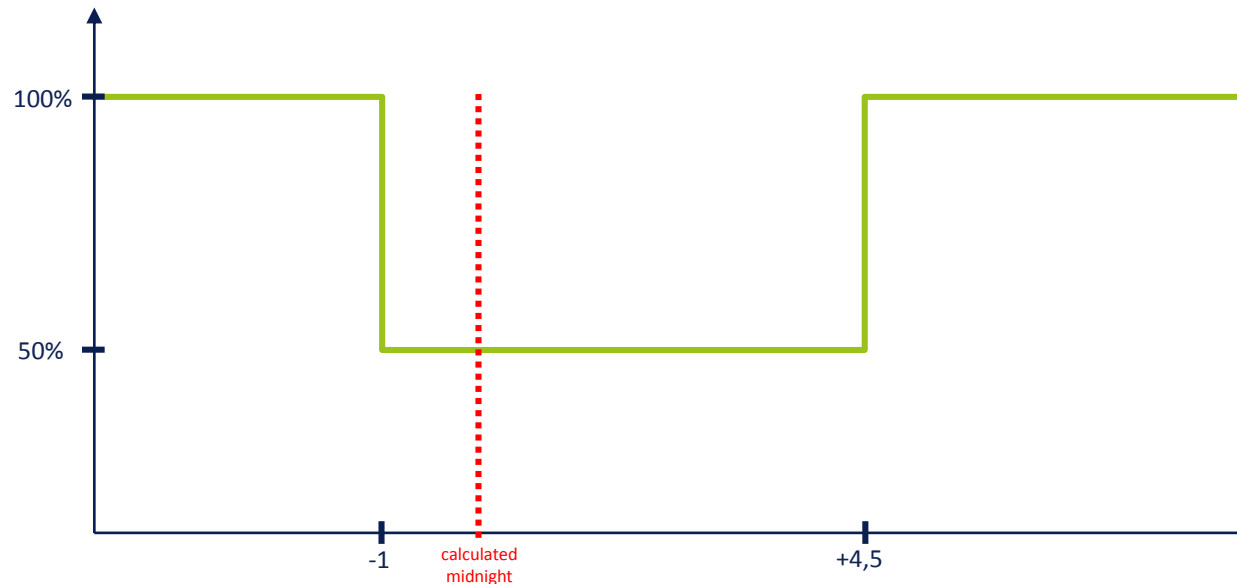

D14: Dimming profile 14

Time	From
Until -1	100%
-1 to +5	70%
From +5	100%

D15: Dimming profile 15

Time	Level
Until -1	100%
-1 to +5	60%
From +5	100%

D16: Dimming profile 16

Time	Level
Until -2,5	100%
-2,5 to +0,5	75%
+0,5 to +4,5	50%
From +4,5	100%

D17: Dimming profile 17

Time	Level
Until -4	100%
-4 to +5	50%
From +5	100%

D18: Dimming profile 18

Time	Level
Until -1,5	100%
-1,5 to 0	80%
0 to +4,5	60%
+4,5 to +6	80%
From +6	100%

D19: Dimming profile 19

Time	Level
Until 0	100%
0 to +5	70%
From +5	100%

D20: Dimming profile 20

Time	Level
Until -1	100%
-1 to +4,5	50%
From +4,5	100%

D21: Dimming profile 21

Time	Level
Until -2	100%
-2 to 0	50%
0 to +5	25%
+5 to +6	50%
From +6	100%