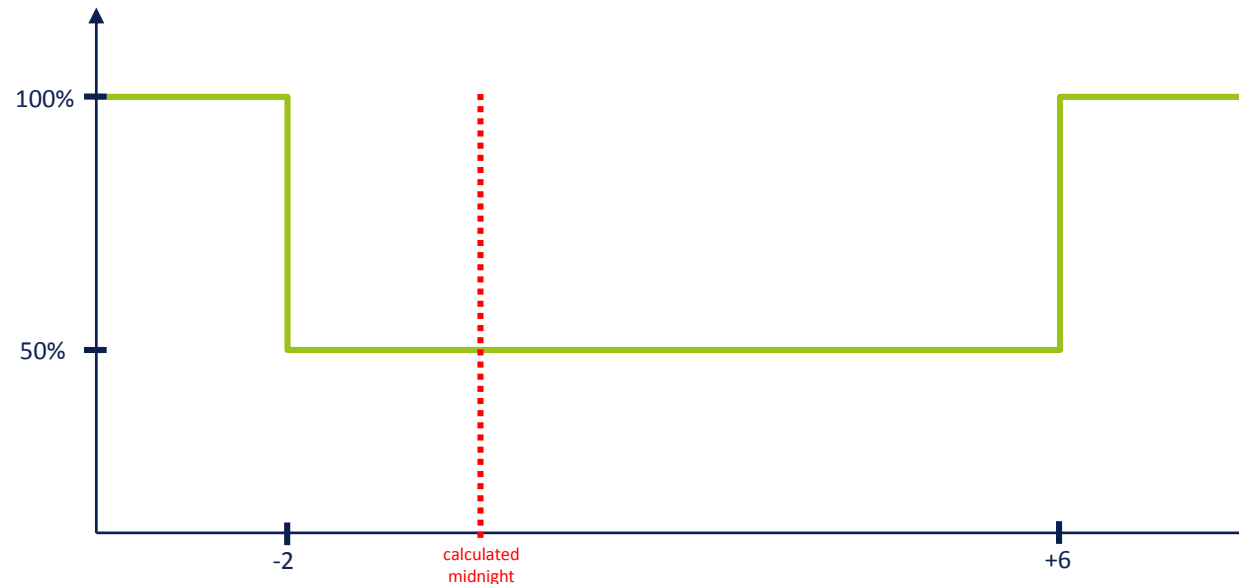

D08: Dimming profile 8

Time	Level
Until -1	100%
-1 to +5	50%
From +5	100%

D09: Dimming profile 9

Time	Level
Until 0	100%
0 to +5	50%
From +5	100%

D10: Dimming profile 10

Time	Level
Until -2	100%
-2 to +6	50%
From +6	100%

D11: Dimming profile 11

Time	Level
Until -1	100%
-1 to +4	50%
From +4	100%

D12: Dimming profile 12

Time	Level
Until 0	100%
0 to +4	50%
From +4	100%

D13: Dimming profile 13

Time	Level
Until -2	100%
-2 to +4	50%
From +4	100%