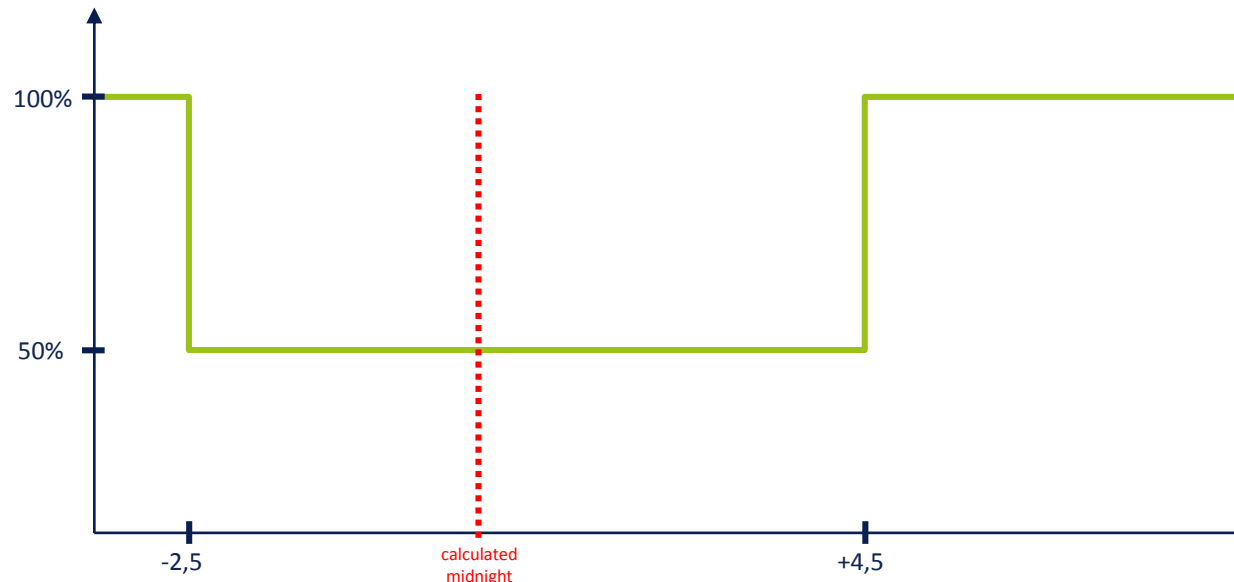

D22: Dimming profile 22

Time	Level
Until -2	100%
-2 to 0	80%
0 to +5	50%
+5 to +6	80%
From +6	100%

D23: Dimming profile 23

Time	Level
Until -2	100%
-2 to 0	50%
0 to +5	0%
+5 to +6	50%
From +6	100%

D24: Dimming profile 24

Time	Level
Until -4	100%
-4 to -1	70%
-1 to +5	30%
+5 to +6,5	70%
From +6,5	100%

D25: Dimming profile 25

Time	Level
Until -2	100%
-2 to 0	75%
0 to +4	50%
From +4	100%

D26: Dimming profile 26

Time	Level
Until -3	100%
-3 to -2	65%
-2 to +4	50%
From +4	80%

D27: Dimming profile 27

Time	Level
Until -2	100%
-2 to 0	70%
0 to +5	55%
From +5	100%

D28: Dimming profile 28

Time	Level
Until -2,5	100%
-2,5 to +4,5	50%
From +4,5	100%

D29: Dimming profile 29

Time	Level
Until -4	100%
-4 to 0	60%
0 to +5	30%
+5 to +7	60%
From +7	100%