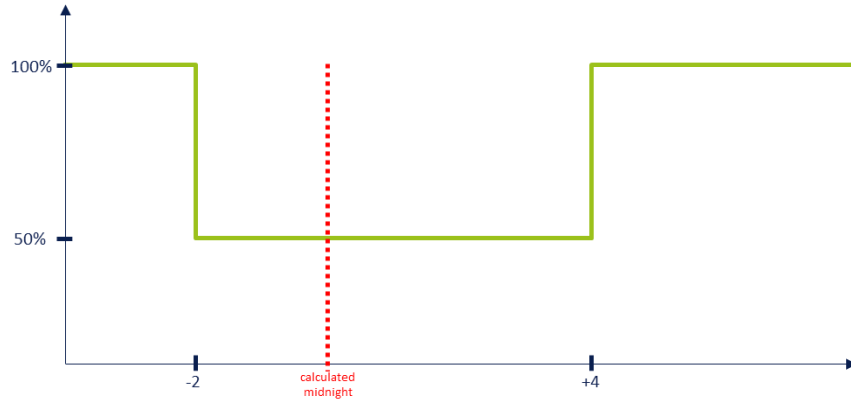

Overview

D13: Dimming profile 13