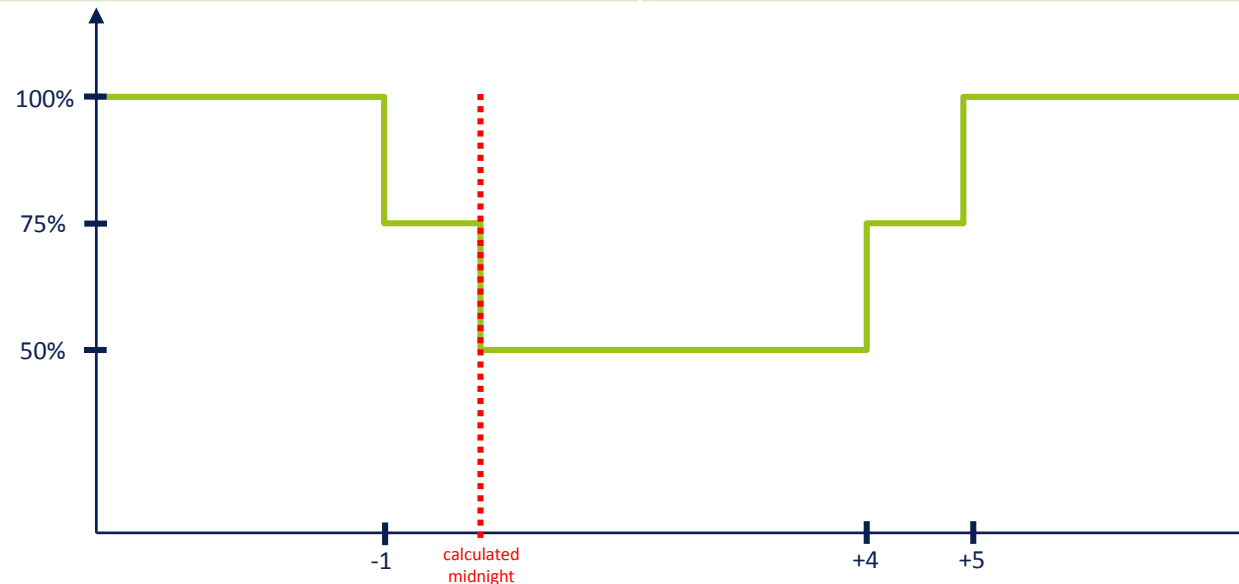

D02: Dimming profile 2

Time	Level
Until -2	100%
-2 to +5	50%
From +5	100%

D03: Dimming profile 3

Time	Level
Until -3	100%
-3 to 0	70%
0 to +5	50%
+5 to +6	70%
From +6	100%

D04: Dimming profile 4

Time	Level
Until -2	100%
-2 to 0	75%
0 to +5	50%
+5 to +6	75%
From +6	100%

D05: Dimming profile 5

Time	Level
Until -2	100%
-2 to +4	60%
From +4	100%

D06: Dimming profile 6

Time	Level
Until -1	100%
-1 to 0	75%
0 to +4	50%
+4 to +5	75%
From +5	100%

D07: Dimming profile 7

Time	Level
Until -2	100%
-2 to +2	60%
From +2	100%