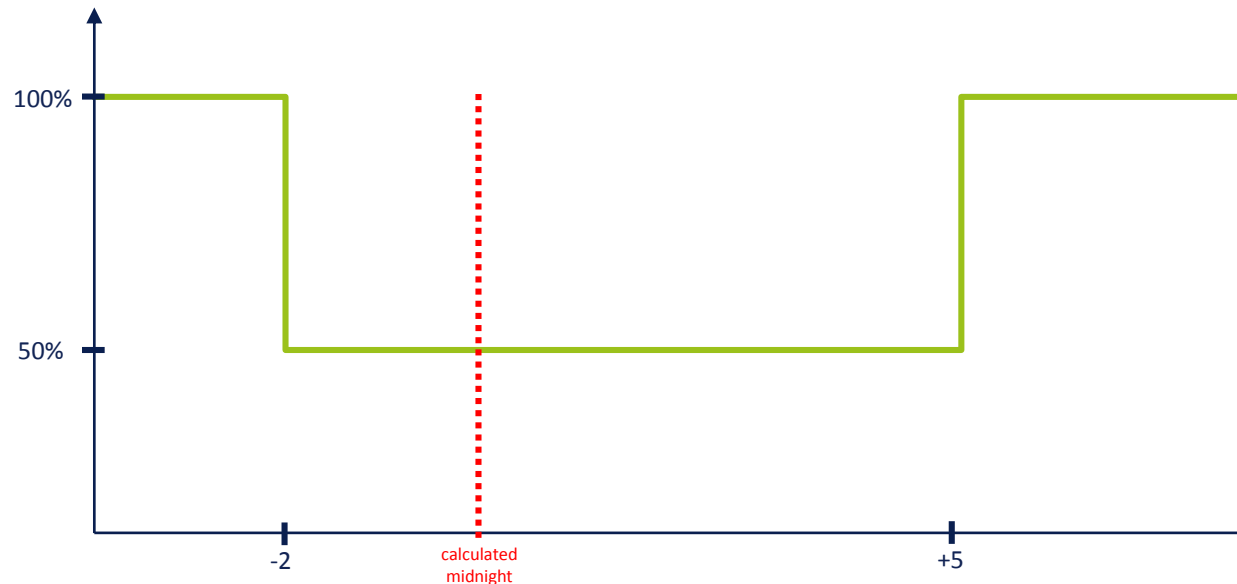

D26: Dimming profile 26

D27: Dimming profile 27

D28: Dimming profile 28

Overview

D29: Dimming profile 29

D30: Dimming profile 30

D01: Dimming profile 1

Time	Level
Until +1	100%
+1 to +5	50%
From +5	100%

D02: Dimming profile 2

Time	Level
Until -2	100%
-2 to +5	50%
From +5	100%

D03: Dimming profile 3

Time	Level
Until -3	100%
-3 to 0	70%
0 to +5	50%
+5 to +6	70%
From +6	100%

D04: Dimming profile 4

Time	Level
Until -2	100%
-2 to 0	75%
0 to +5	50%
+5 to +6	75%
From +6	100%