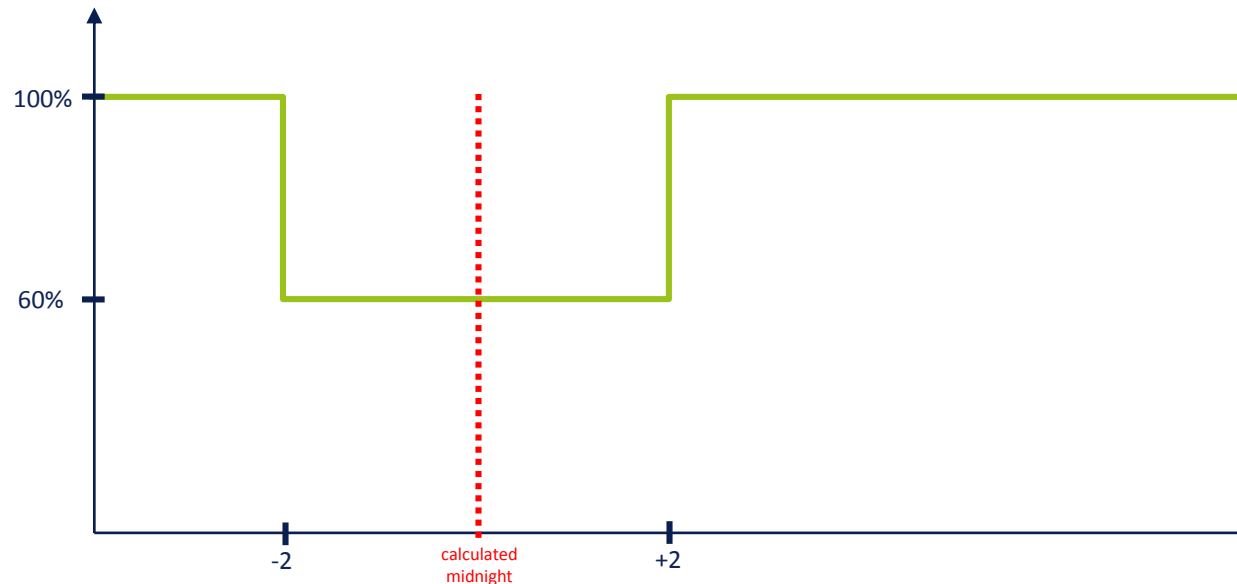

D05: Dimming profile 5

Time	Level
Until -2	100%
-2 to +4	60%
From +4	100%

D06: Dimming profile 6

Time	Level
Until -1	100%
-1 to 0	75%
0 to +4	50%
+4 to +5	75%
From +5	100%

D07: Dimming profile 7

Time	Level
Until -2	100%
-2 to +2	60%
From +2	100%