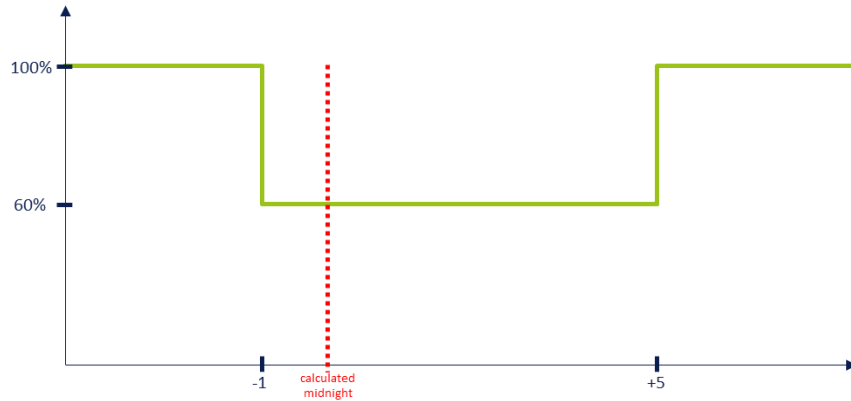

D15: Dimming profile 15