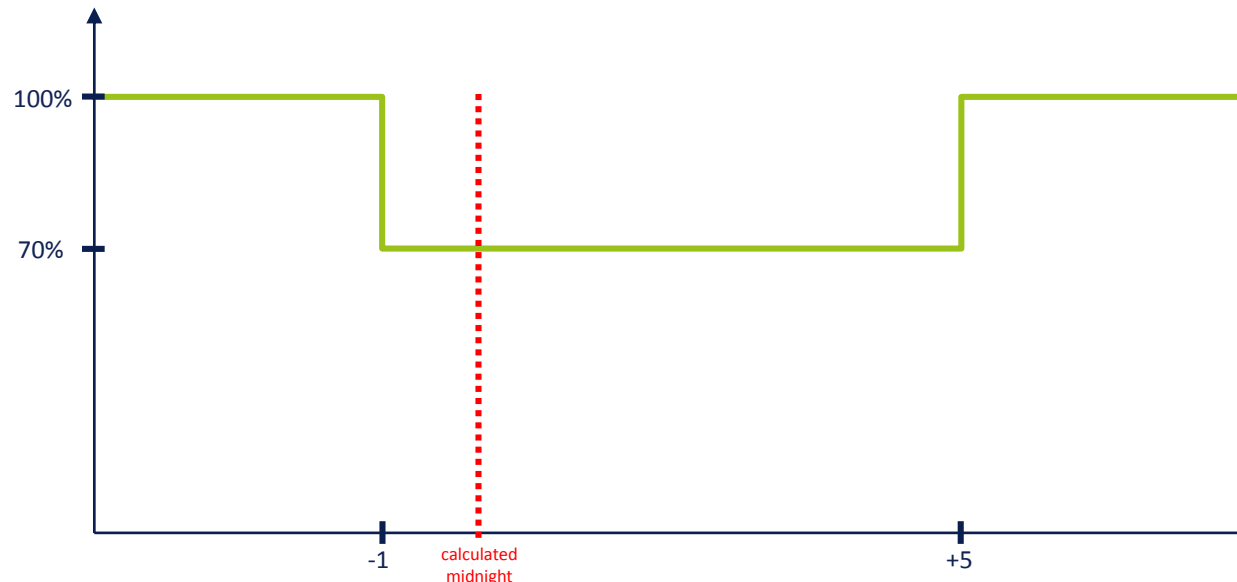

D11: Dimming profile 11

Time	Level
Until -1	100%
-1 to +4	50%
From +4	100%

D12: Dimming profile 12

Time	Level
Until 0	100%
0 to +4	50%
From +4	100%

D13: Dimming profile 13

Time	Level
Until -2	100%
-2 to +4	50%
From +4	100%

D14: Dimming profile 14

Time	From
Until -1	100%
-1 to +5	70%
From +5	100%

D15: Dimming profile 15

Time	Level
Until -1	100%
-1 to +5	60%
From +5	100%

D16: Dimming profile 16

Time	Level
Until -2,5	100%
-2,5 to +0,5	75%
+0,5 to +4,5	50%
From +4,5	100%