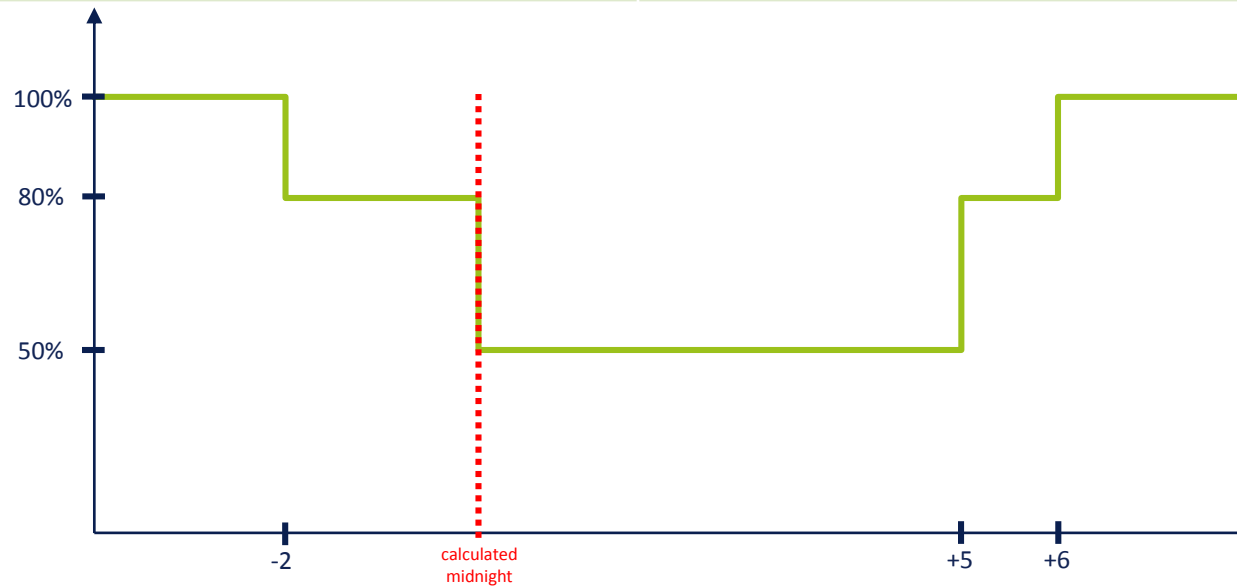

D17: Dimming profile 17

Time	Level
Until -4	100%
-4 to +5	50%
From +5	100%

D18: Dimming profile 18

Time	Level
Until -1,5	100%
-1,5 to 0	80%
0 to +4,5	60%
+4,5 to +6	80%
From +6	100%

D19: Dimming profile 19

Time	Level
Until 0	100%
0 to +5	70%
From +5	100%

D20: Dimming profile 20

Time	Level
Until -1	100%
-1 to +4,5	50%
From +4,5	100%

D21: Dimming profile 21

Time	Level
Until -2	100%
-2 to 0	50%
0 to +5	25%
+5 to +6	50%
From +6	100%

D22: Dimming profile 22

Time	Level
Until -2	100%
-2 to 0	80%
0 to +5	50%
+5 to +6	80%
From +6	100%

D23: Dimming profile 23

Time	Level
Until -2	100%
-2 to 0	50%
0 to +5	0%
+5 to +6	50%
From +6	100%

D24: Dimming profile 24