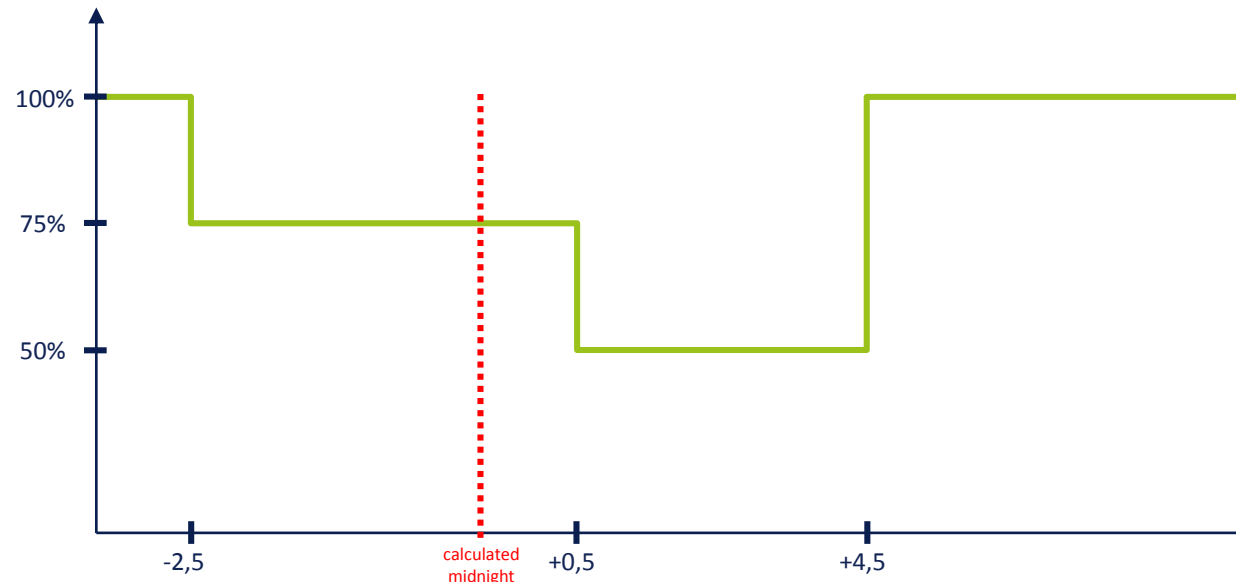

D11: Dimming profile 11

Time	Level
Until -1	100%
-1 to +4	50%
From +4	100%

D12: Dimming profile 12

Time	Level
Until 0	100%
0 to +4	50%
From +4	100%

D13: Dimming profile 13

Time	Level
Until -2	100%
-2 to +4	50%
From +4	100%

D14: Dimming profile 14

Time	From
Until -1	100%
-1 to +5	70%
From +5	100%

D15: Dimming profile 15

Time	Level
Until -1	100%
-1 to +5	60%
From +5	100%

D16: Dimming profile 16

Time	Level
Until -2,5	100%
-2,5 to +0,5	75%
+0,5 to +4,5	50%
From +4,5	100%

D17: Dimming profile 17

Time	Level
Until -4	100%
-4 to +5	50%
From +5	100%

D18: Dimming profile 18

Time	Level
Until -1,5	100%
-1,5 to 0	80%
0 to +4,5	60%
+4,5 to +6	80%
From +6	100%

D19: Dimming profile 19

Time	Level
Until 0	100%
0 to +5	70%
From +5	100%

D20: Dimming profile 20

Time	Level
Until -1	100%
-1 to +4,5	50%
From +4,5	100%

D21: Dimming profile 21

Time	Level
Until -2	100%
-2 to 0	50%
0 to +5	25%
+5 to +6	50%
From +6	100%