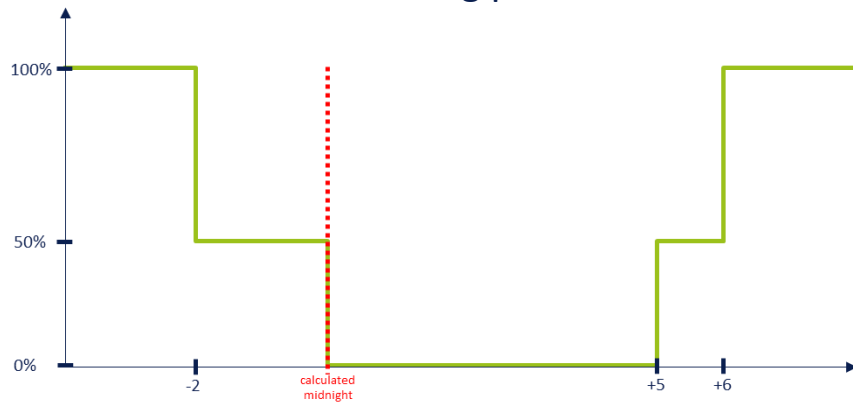

D23: Dimming profile 23