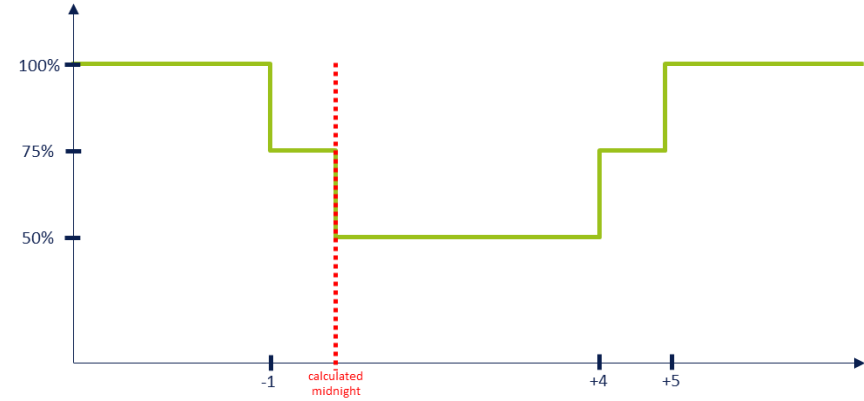

D06: Dimming profile 6