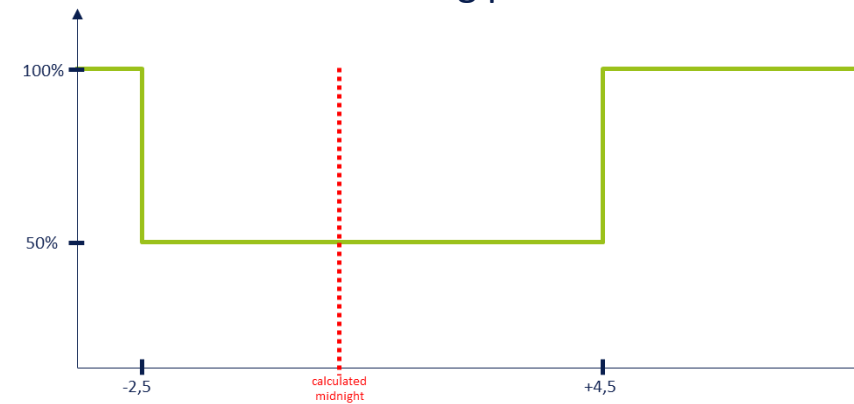

D26: Dimming profile 26

D27: Dimming profile 27

D28: Dimming profile 28

Overview

D29: Dimming profile 29

D30: Dimming profile 30

D01: Dimming profile 1

Time	Level
Until +1	100%
+1 to +5	50%
From +5	100%