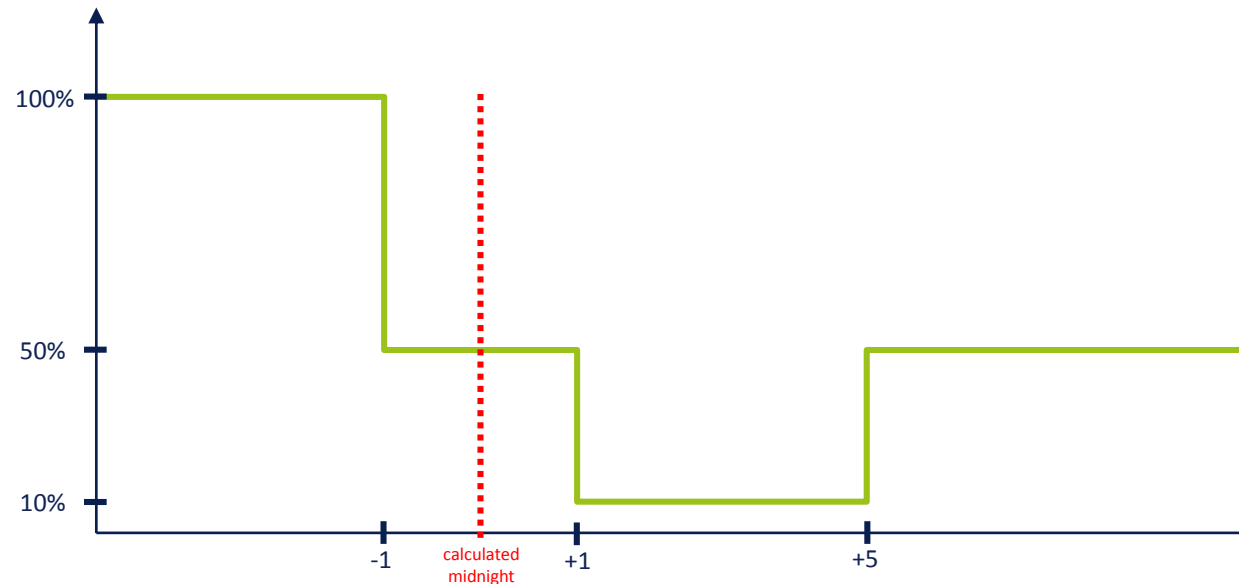

Time	Level
Until -4	100%
-4 to -1	70%
-1 to +5	30%
+5 to +6,5	70%
From +6,5	100%

D25: Dimming profile 25

Time	Level
Until -2	100%
-2 to 0	75%
0 to +4	50%
From +4	100%

D26: Dimming profile 26

Time	Level
Until -3	100%
-3 to -2	65%
-2 to +4	50%
From +4	80%

D27: Dimming profile 27

Time	Level
Until -2	100%
-2 to 0	70%
0 to +5	55%
From +5	100%

D28: Dimming profile 28

Time	Level
Until -2,5	100%
-2,5 to +4,5	50%
From +4,5	100%

D29: Dimming profile 29

Time	Level
Until -4	100%
-4 to 0	60%
0 to +5	30%
+5 to +7	60%
From +7	100%

D30: Dimming profile 30

Time	Level
Until -1	100%
-1 to +1	50%
+1 to +5	10%
From +5	50%

Thank you
for your attention!

The contents of this presentation are the intellectual property of LUNUX GmbH and are subject to applicable copyright laws.