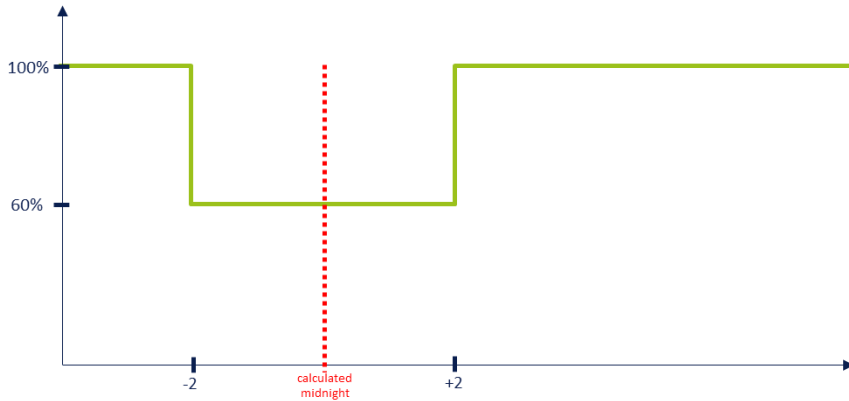

D07: Dimming profile 7