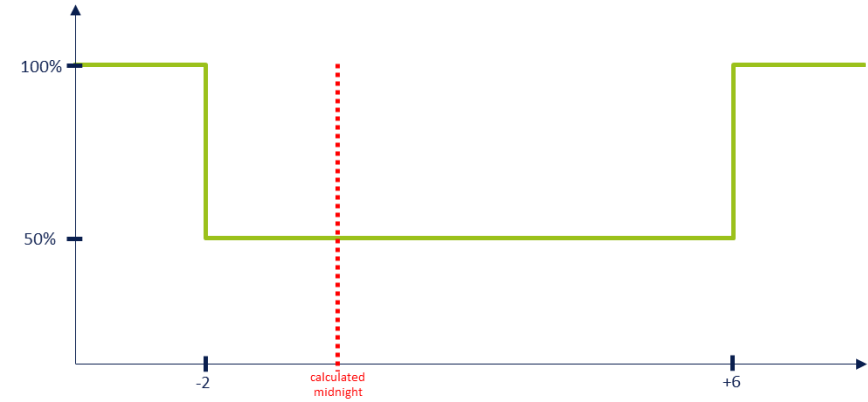

D10: Dimming profile 10