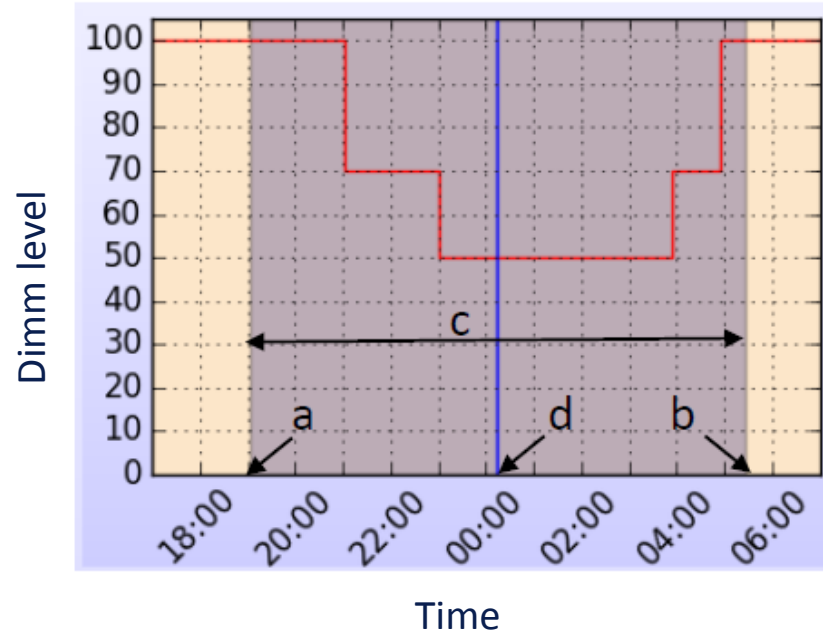

Autonomous Dimming Function for Outdoor luminaires and LED Modules Basic+

SMART TOGETHER.

LED Lighting solutions for Municipality , Industry und Commerce

Description of Operation

- Lunux luminaires provide the option of autonomous dimming operation.
- During operation, the light level is automatically dimmed to different levels according to a predefined profile (examples below) .
- A maximum of 5 dimming steps between 0-100% can be defined.

Description of Operation

1. During operation the luminaire counts the runtime between switching on and off and saves this information
2. At next operation the saved runtime is used to calculate a virtual midnight point*.
3. The dimming points for next operation are then determined relative to this midnight point