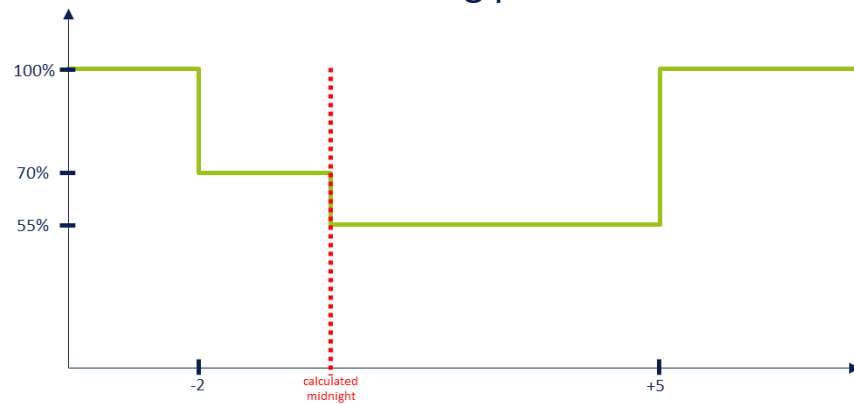

D26: Dimming profile 26

D27: Dimming profile 27

D28: Dimming profile 28

Overview

D29: Dimming profile 29

D30: Dimming profile 30

D01: Dimming profile 1

Time	Level
Until +1	100%
+1 to +5	50%
From +5	100%