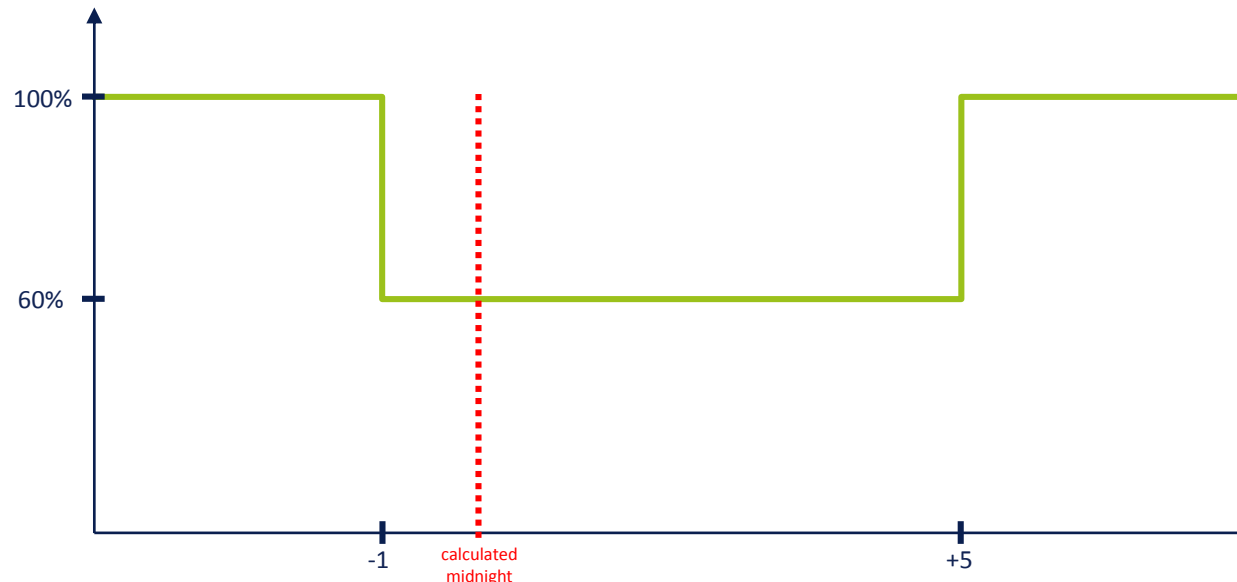

D11: Dimming profile 11

Time	Level
Until -1	100%
-1 to +4	50%
From +4	100%

D12: Dimming profile 12

Time	Level
Until 0	100%
0 to +4	50%
From +4	100%

D13: Dimming profile 13

Time	Level
Until -2	100%
-2 to +4	50%
From +4	100%

D14: Dimming profile 14

Time	From
Until -1	100%
-1 to +5	70%
From +5	100%

D15: Dimming profile 15

Time	Level
Until -1	100%
-1 to +5	60%
From +5	100%

D16: Dimming profile 16

Time	Level
Until -2,5	100%
-2,5 to +0,5	75%
+0,5 to +4,5	50%
From +4,5	100%