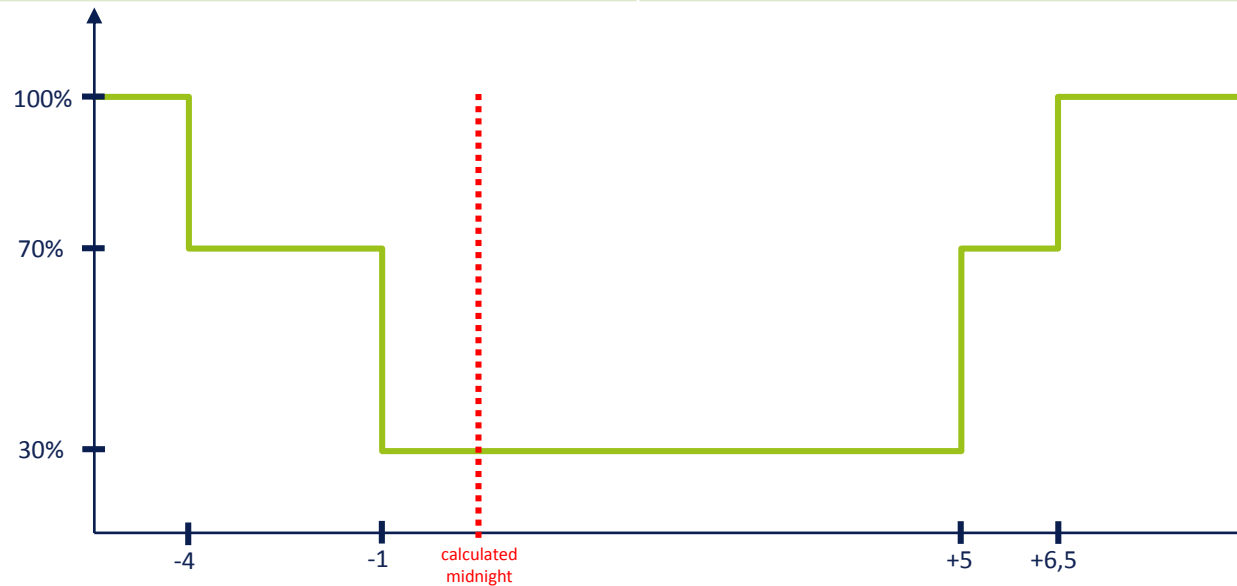

Time	Level
Until 0	100%
0 to +5	70%
From +5	100%

D20: Dimming profile 20

Time	Level
Until -1	100%
-1 to +4,5	50%
From +4,5	100%

D21: Dimming profile 21

Time	Level
Until -2	100%
-2 to 0	50%
0 to +5	25%
+5 to +6	50%
From +6	100%

D22: Dimming profile 22

Time	Level
Until -2	100%
-2 to 0	80%
0 to +5	50%
+5 to +6	80%
From +6	100%

D23: Dimming profile 23

Time	Level
Until -2	100%
-2 to 0	50%
0 to +5	0%
+5 to +6	50%
From +6	100%

D24: Dimming profile 24

Time	Level
Until -4	100%
-4 to -1	70%
-1 to +5	30%
+5 to +6,5	70%
From +6,5	100%

D25: Dimming profile 25

Time	Level
Until -2	100%
-2 to 0	75%
0 to +4	50%
From +4	100%

D26: Dimming profile 26

Time	Level
Until -3	100%
-3 to -2	65%
-2 to +4	50%
From +4	80%

D27: Dimming profile 27

Time	Level
Until -2	100%
-2 to 0	70%
0 to +5	55%
From +5	100%

D28: Dimming profile 28

Time	Level
Until -2,5	100%
-2,5 to +4,5	50%
From +4,5	100%

D29: Dimming profile 29

Time	Level
Until -4	100%
-4 to 0	60%
0 to +5	30%
+5 to +7	60%
From +7	100%