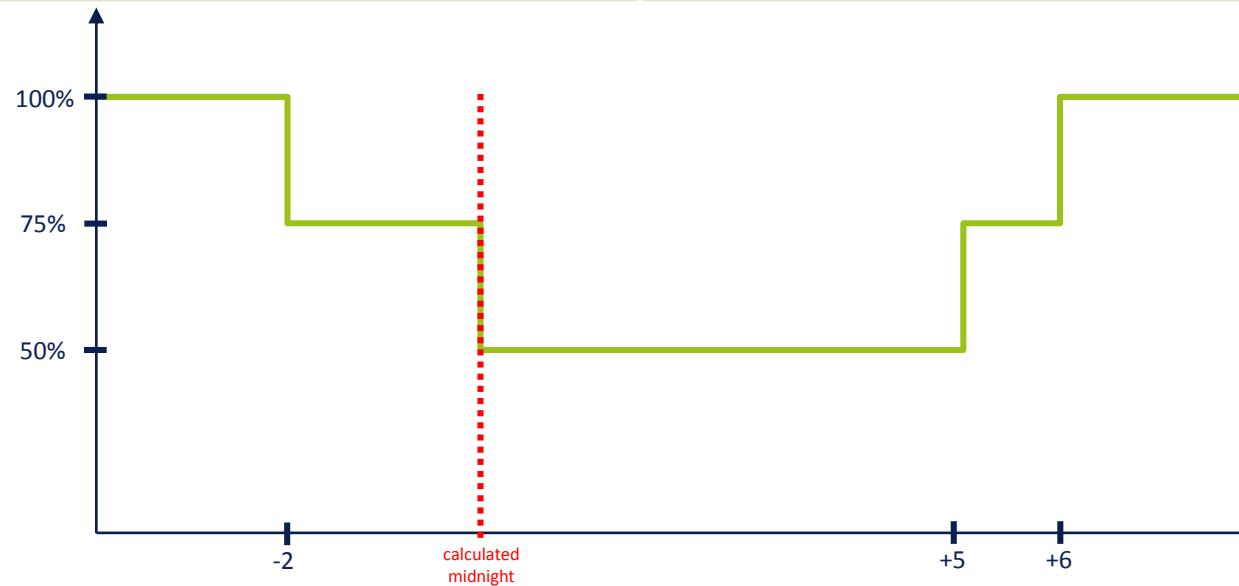

D02: Dimming profile 2

Time	Level
Until -2	100%
-2 to +5	50%
From +5	100%

D03: Dimming profile 3

Time	Level
Until -3	100%
-3 to 0	70%
0 to +5	50%
+5 to +6	70%
From +6	100%

D04: Dimming profile 4

Time	Level
Until -2	100%
-2 to 0	75%
0 to +5	50%
+5 to +6	75%
From +6	100%

D05: Dimming profile 5

Time	Level
Until -2	100%
-2 to +4	60%
From +4	100%

D06: Dimming profile 6

Time	Level
Until -1	100%
-1 to 0	75%
0 to +4	50%
+4 to +5	75%
From +5	100%

D07: Dimming profile 7

Time	Level
Until -2	100%
-2 to +2	60%
From +2	100%