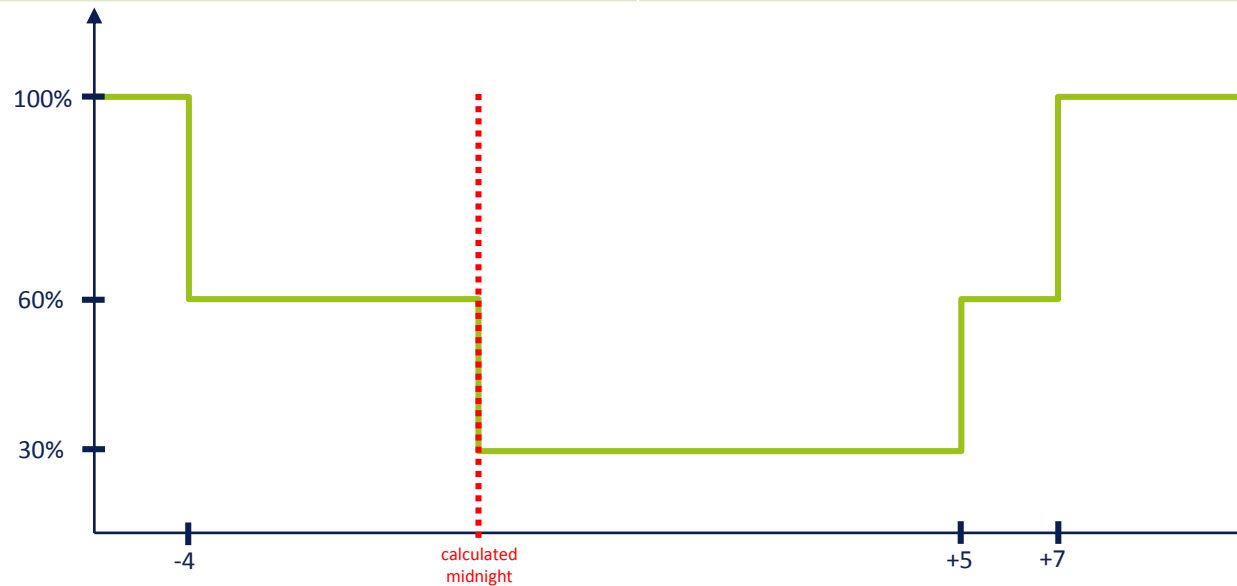

Time	Level
Until -4	100%
-4 to -1	70%
-1 to +5	30%
+5 to +6,5	70%
From +6,5	100%

D25: Dimming profile 25

Time	Level
Until -2	100%
-2 to 0	75%
0 to +4	50%
From +4	100%

D26: Dimming profile 26

Time	Level
Until -3	100%
-3 to -2	65%
-2 to +4	50%
From +4	80%

D27: Dimming profile 27

Time	Level
Until -2	100%
-2 to 0	70%
0 to +5	55%
From +5	100%

D28: Dimming profile 28

Time	Level
Until -2,5	100%
-2,5 to +4,5	50%
From +4,5	100%

D29: Dimming profile 29

Time	Level
Until -4	100%
-4 to 0	60%
0 to +5	30%
+5 to +7	60%
From +7	100%

D30: Dimming profile 30

Time	Level
Until -1	100%
-1 to +1	50%
+1 to +5	10%
From +5	50%

Thank you
for your attention!

The contents of this presentation are the intellectual property of LUNUX GmbH and are subject to applicable copyright laws.