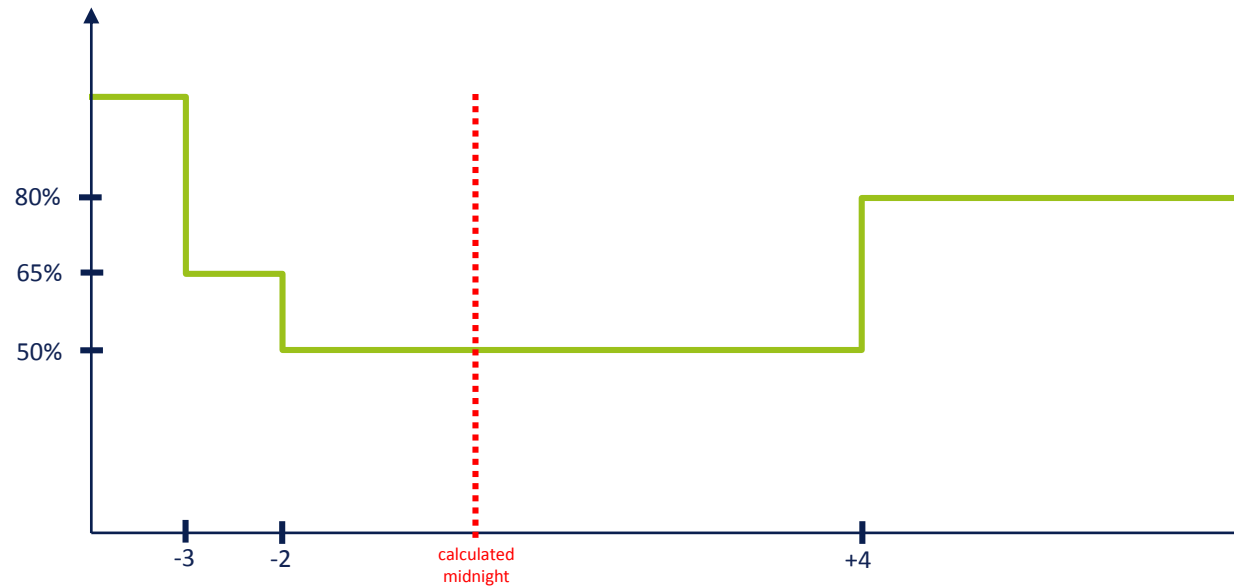

D22: Dimming profile 22

Time	Level
Until -2	100%
-2 to 0	80%
0 to +5	50%
+5 to +6	80%
From +6	100%

D23: Dimming profile 23

Time	Level
Until -2	100%
-2 to 0	50%
0 to +5	0%
+5 to +6	50%
From +6	100%

D24: Dimming profile 24

Time	Level
Until -4	100%
-4 to -1	70%
-1 to +5	30%
+5 to +6,5	70%
From +6,5	100%

D25: Dimming profile 25

Time	Level
Until -2	100%
-2 to 0	75%
0 to +4	50%
From +4	100%

D26: Dimming profile 26

Time	Level
Until -3	100%
-3 to -2	65%
-2 to +4	50%
From +4	80%

D27: Dimming profile 27

Time	Level
Until -2	100%
-2 to 0	70%
0 to +5	55%
From +5	100%

D28: Dimming profile 28

Time	Level
Until -2,5	100%
-2,5 to +4,5	50%
From +4,5	100%

D29: Dimming profile 29

Time	Level
Until -4	100%
-4 to 0	60%
0 to +5	30%
+5 to +7	60%
From +7	100%