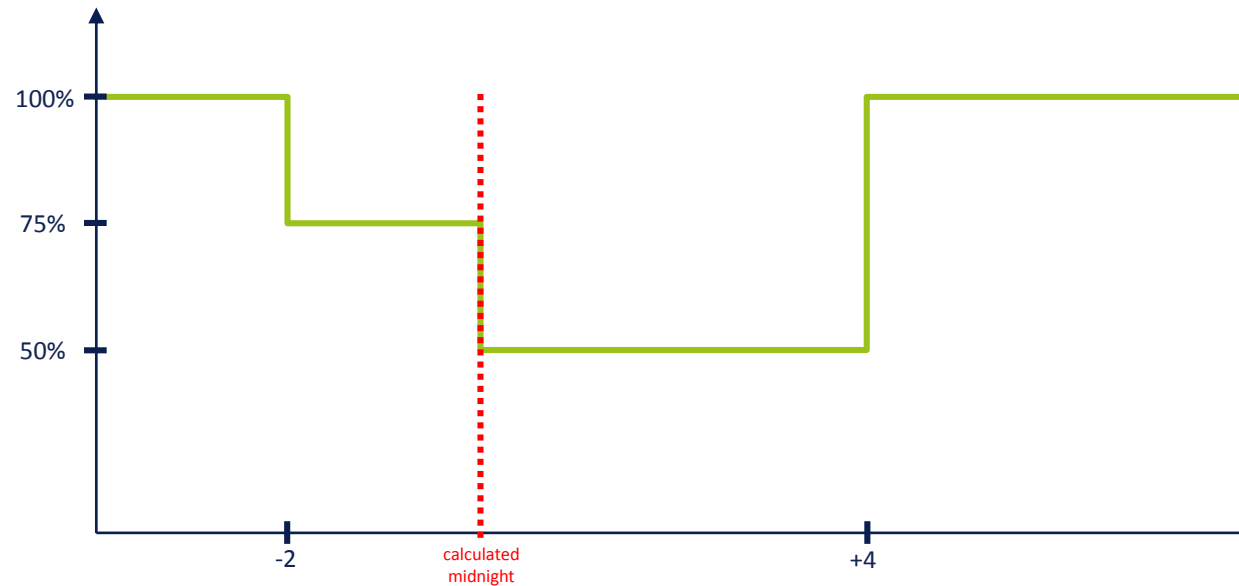

Time	Level
Until 0	100%
0 to +5	70%
From +5	100%

D20: Dimming profile 20

Time	Level
Until -1	100%
-1 to +4,5	50%
From +4,5	100%

D21: Dimming profile 21

Time	Level
Until -2	100%
-2 to 0	50%
0 to +5	25%
+5 to +6	50%
From +6	100%

D22: Dimming profile 22

Time	Level
Until -2	100%
-2 to 0	80%
0 to +5	50%
+5 to +6	80%
From +6	100%

D23: Dimming profile 23

Time	Level
Until -2	100%
-2 to 0	50%
0 to +5	0%
+5 to +6	50%
From +6	100%

D24: Dimming profile 24

Time	Level
Until -4	100%
-4 to -1	70%
-1 to +5	30%
+5 to +6,5	70%
From +6,5	100%

D25: Dimming profile 25

Time	Level
Until -2	100%
-2 to 0	75%
0 to +4	50%
From +4	100%

D26: Dimming profile 26

Time	Level
Until -3	100%
-3 to -2	65%
-2 to +4	50%
From +4	80%

D27: Dimming profile 27

Time	Level
Until -2	100%
-2 to 0	70%
0 to +5	55%
From +5	100%

D28: Dimming profile 28

Time	Level
Until -2,5	100%
-2,5 to +4,5	50%
From +4,5	100%

D29: Dimming profile 29

Time	Level
Until -4	100%
-4 to 0	60%
0 to +5	30%
+5 to +7	60%
From +7	100%