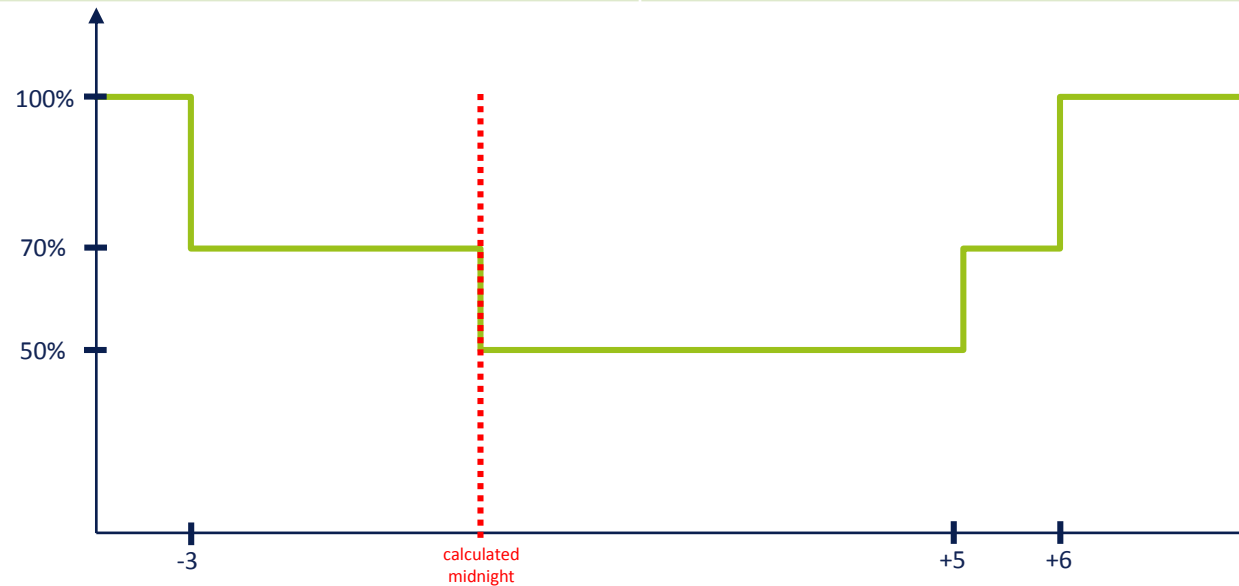

D26: Dimming profile 26

D27: Dimming profile 27

D28: Dimming profile 28

Overview

D29: Dimming profile 29

D30: Dimming profile 30

D01: Dimming profile 1

Time	Level
Until +1	100%
+1 to +5	50%
From +5	100%

D02: Dimming profile 2

Time	Level
Until -2	100%
-2 to +5	50%
From +5	100%

D03: Dimming profile 3

Time	Level
Until -3	100%
-3 to 0	70%
0 to +5	50%
+5 to +6	70%
From +6	100%

D04: Dimming profile 4

Time	Level
Until -2	100%
-2 to 0	75%
0 to +5	50%
+5 to +6	75%
From +6	100%