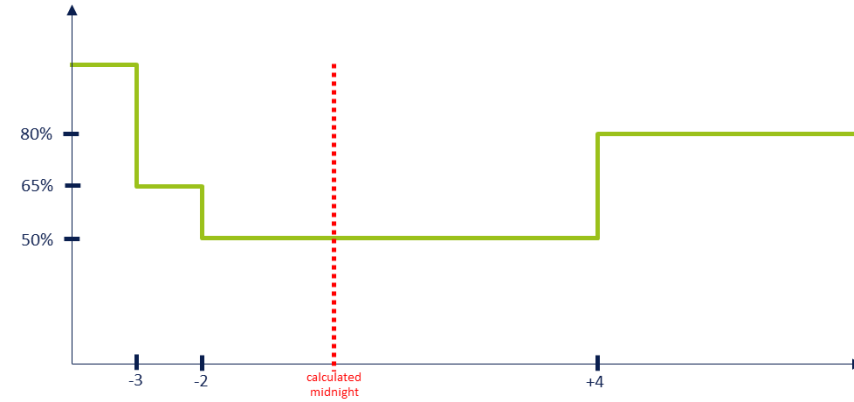

D26: Dimming profile 26

D27: Dimming profile 27

D28: Dimming profile 28

Overview

D29: Dimming profile 29

D30: Dimming profile 30

D01: Dimming profile 1

Time	Level
Until +1	100%
+1 to +5	50%
From +5	100%