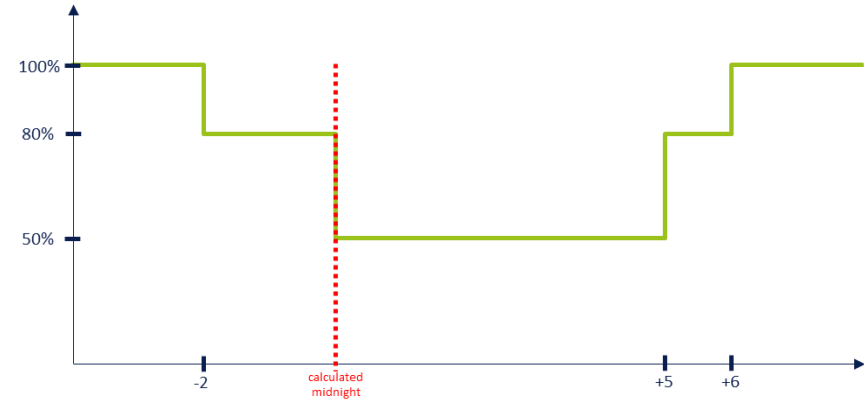

D22: Dimming profile 22