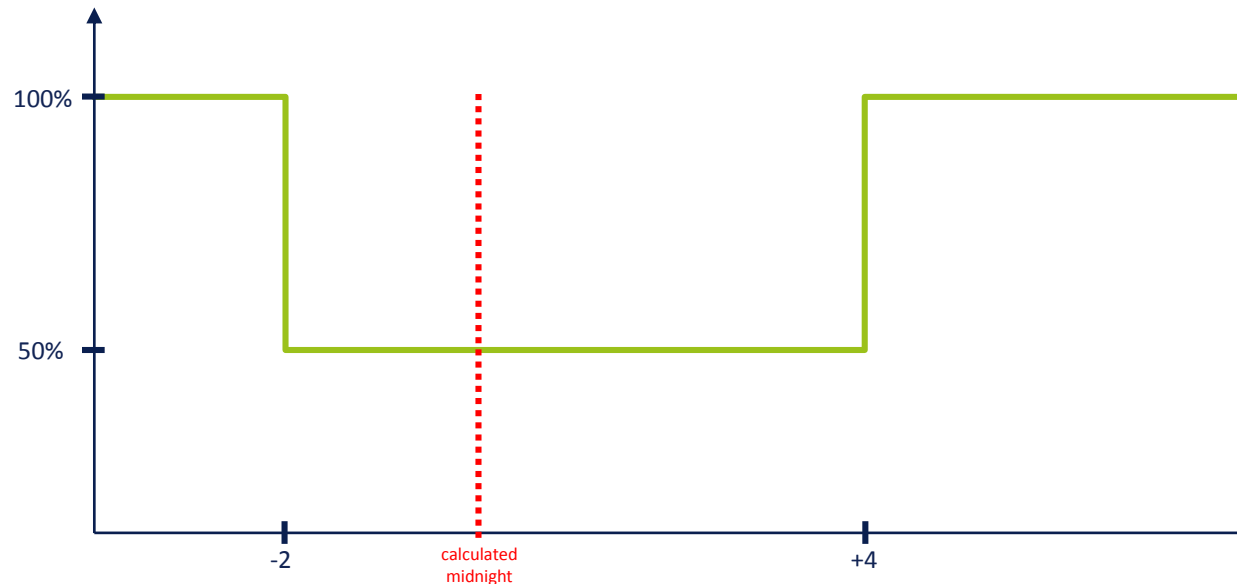

D11: Dimming profile 11

Time	Level
Until -1	100%
-1 to +4	50%
From +4	100%

D12: Dimming profile 12

Time	Level
Until 0	100%
0 to +4	50%
From +4	100%

D13: Dimming profile 13

Time	Level
Until -2	100%
-2 to +4	50%
From +4	100%

D14: Dimming profile 14

Time	From
Until -1	100%
-1 to +5	70%
From +5	100%

D15: Dimming profile 15

Time	Level
Until -1	100%
-1 to +5	60%
From +5	100%

D16: Dimming profile 16

Time	Level
Until -2,5	100%
-2,5 to +0,5	75%
+0,5 to +4,5	50%
From +4,5	100%