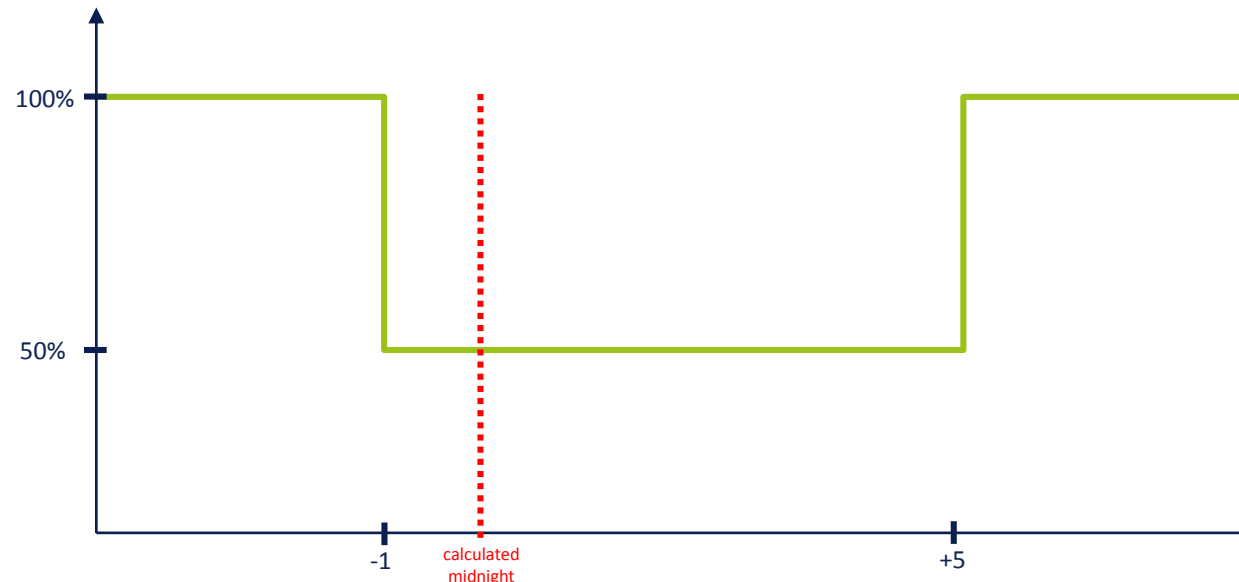

D08: Dimming profile 8

Time	Level
Until -1	100%
-1 to +5	50%
From +5	100%