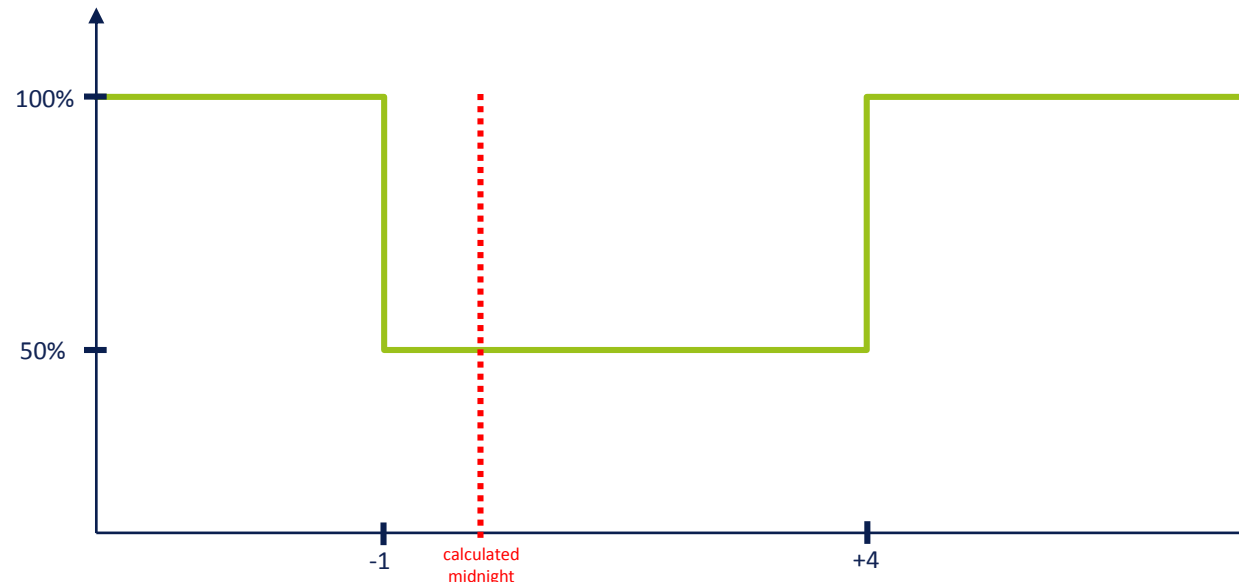

D08: Dimming profile 8

Time	Level
Until -1	100%
-1 to +5	50%
From +5	100%

D09: Dimming profile 9

Time	Level
Until 0	100%
0 to +5	50%
From +5	100%

D10: Dimming profile 10

Time	Level
Until -2	100%
-2 to +6	50%
From +6	100%

D11: Dimming profile 11

Time	Level
Until -1	100%
-1 to +4	50%
From +4	100%

D12: Dimming profile 12

Time	Level
Until 0	100%
0 to +4	50%
From +4	100%

D13: Dimming profile 13

Time	Level
Until -2	100%
-2 to +4	50%
From +4	100%