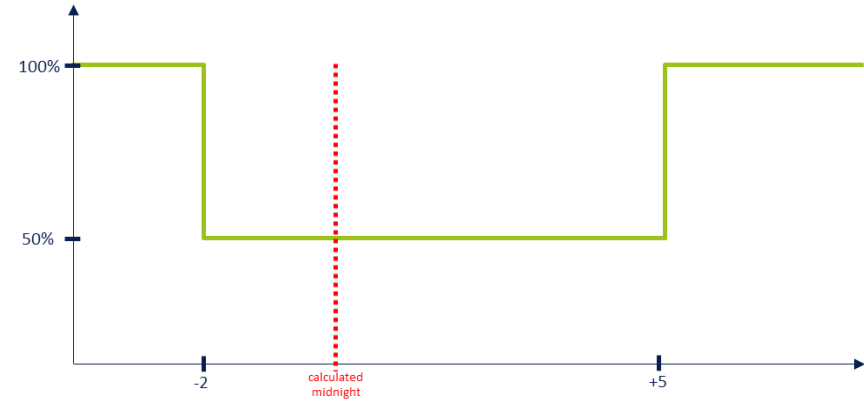

D02: Dimming profile 2