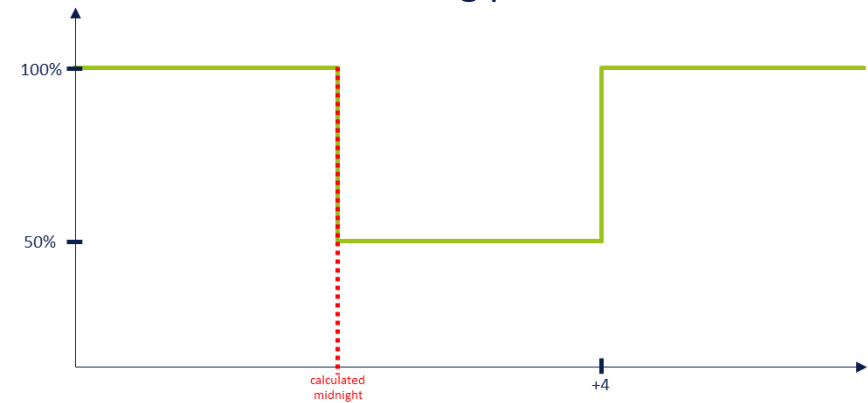

D12: Dimming profile 12