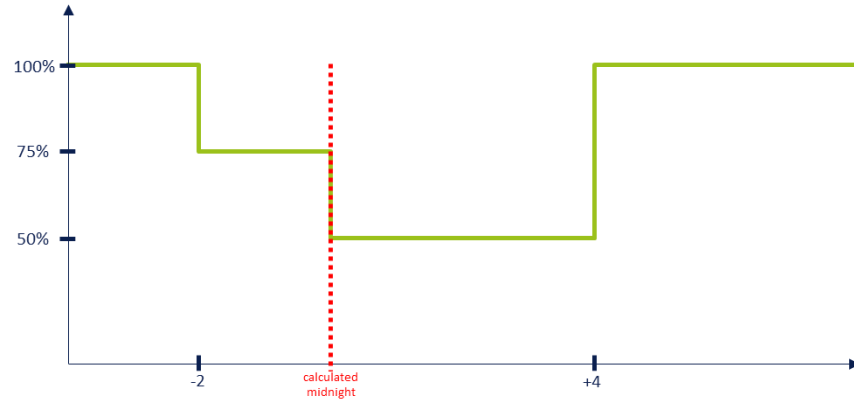

D26: Dimming profile 26

D27: Dimming profile 27

D28: Dimming profile 28

Overview

D29: Dimming profile 29

D30: Dimming profile 30

D01: Dimming profile 1

Time	Level
Until +1	100%
+1 to +5	50%
From +5	100%