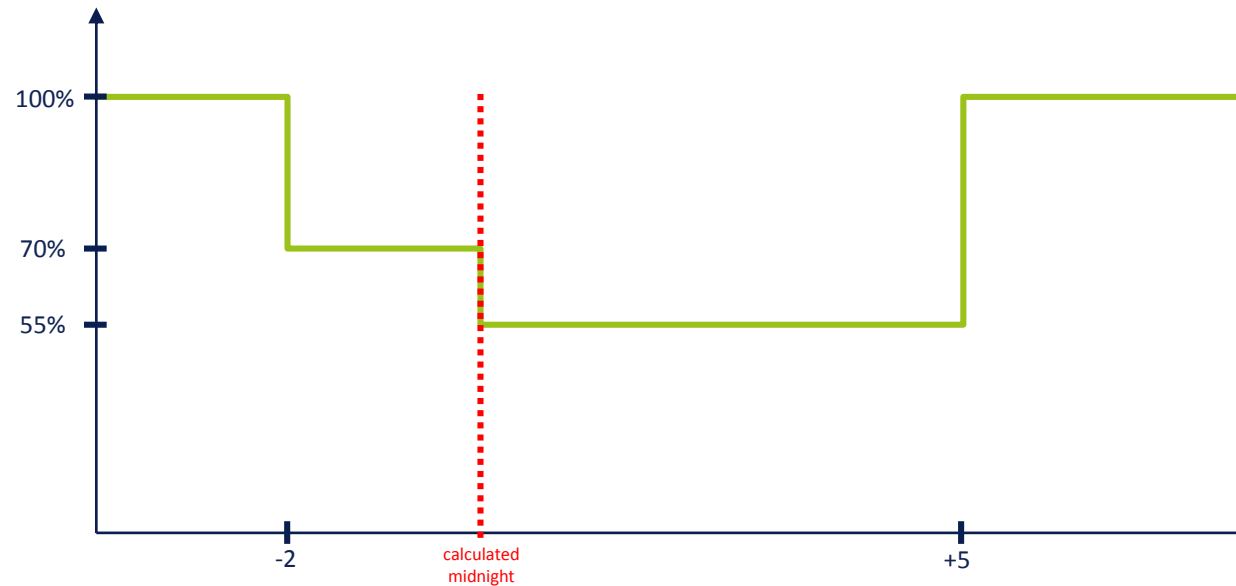

D22: Dimming profile 22

Time	Level
Until -2	100%
-2 to 0	80%
0 to +5	50%
+5 to +6	80%
From +6	100%

D23: Dimming profile 23

Time	Level
Until -2	100%
-2 to 0	50%
0 to +5	0%
+5 to +6	50%
From +6	100%

D24: Dimming profile 24

Time	Level
Until -4	100%
-4 to -1	70%
-1 to +5	30%
+5 to +6,5	70%
From +6,5	100%

D25: Dimming profile 25

Time	Level
Until -2	100%
-2 to 0	75%
0 to +4	50%
From +4	100%

D26: Dimming profile 26

Time	Level
Until -3	100%
-3 to -2	65%
-2 to +4	50%
From +4	80%

D27: Dimming profile 27

Time	Level
Until -2	100%
-2 to 0	70%
0 to +5	55%
From +5	100%

D28: Dimming profile 28

Time	Level
Until -2,5	100%
-2,5 to +4,5	50%
From +4,5	100%

D29: Dimming profile 29

Time	Level
Until -4	100%
-4 to 0	60%
0 to +5	30%
+5 to +7	60%
From +7	100%